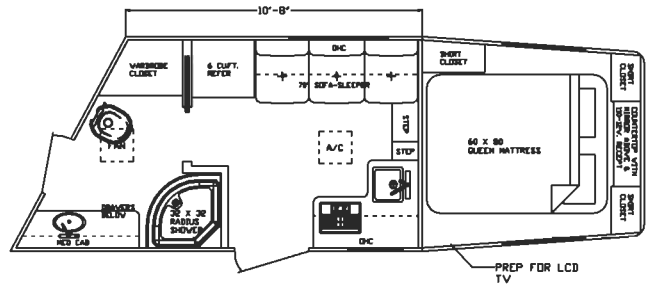

Standard 12' & 12' 8" Sagebrush Edition Floor plans