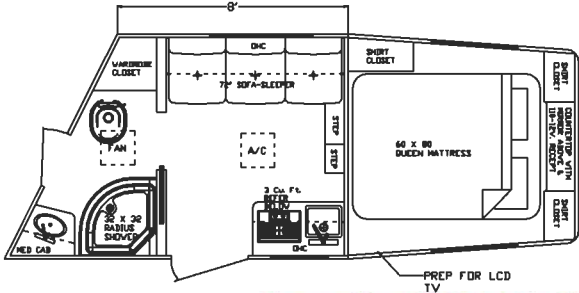

Sagebrush Edition Interior

Standard Features include:

6 Cu. Ft. Refrigerator on 10' & up
6 Gal. Auto light LP Water Heater
AM-FM-CD Player
42 Gal. Fresh Water Tank (Minimum)
Sky Dome above Shower
Coach Monitor Panel
Upgraded Soft touch Walls & Ceilings

Ducted Air Conditioner
Built-in Microwave
Dual Batteries
28 Gal. Waste Tanks
Lighted Grab Handle
Unique Western Accents
Dinette on 15' Floor plans

16,000btu Ducted Furnace
Recessed 2-Burner Cook top
Dual 20# Propane Tanks
Radius Front Shower with door
TV Antenna with amplifier
Pleated Shades on all Windows
Western Style Sofa-Sleeper

Standard 8' & 8' 8" Sagebrush Edition Floor plans

Standard 10' & 10' 8" Sagebrush Edition Floor plans