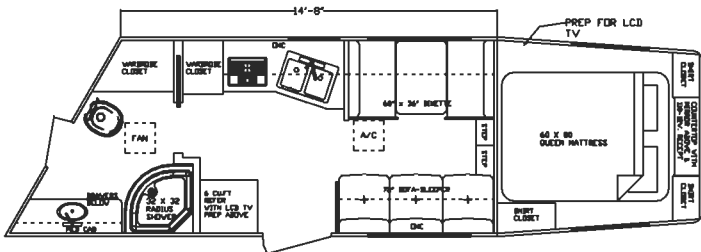

Elite Trailer Manufacturing, LLC
7700 S.W. 29th St. Oklahoma City, Ok 73179
Phone: 405.745.5757 Fax: 405.745.4927

Visit our website at www.elitetrailer.com
Email us at info@elitetrailer.com