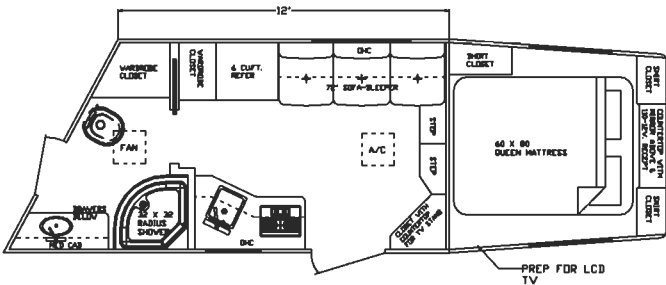

Standard 14' 8" & 15' Sagebrush Edition Floor plans