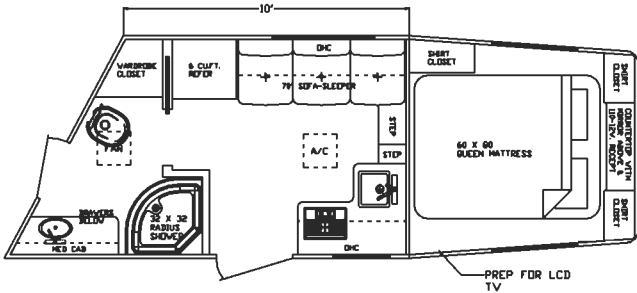

Standard 12' & 12' 8" Sagebrush Edition Floor plans