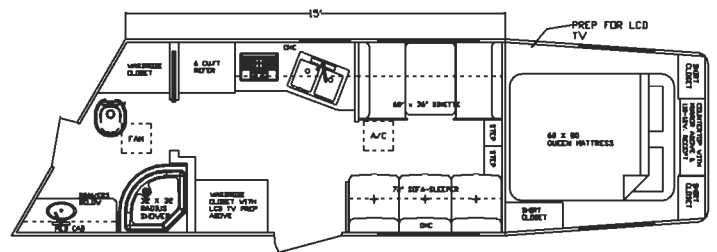

Elite Trailer Manufacturing, LLC
7700 S.W. 29th St. Oklahoma City, Ok 73179
Phone: 405.745.5757 Fax: 405.745.4927

Visit our website at www.elitetrailer.com
Email us at info@elitetrailer.com