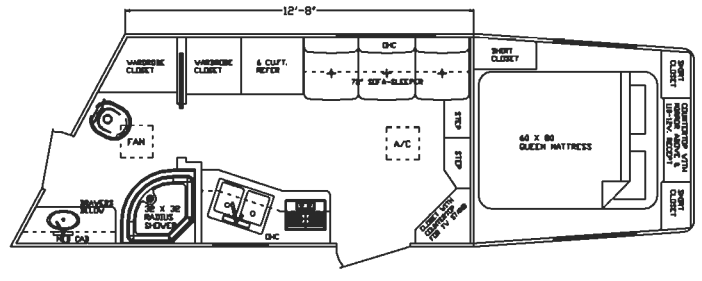

Standard 14' 8" & 15' Sagebrush Edition Floor plans