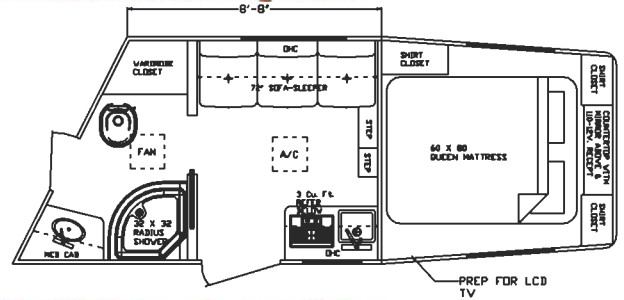

Sagebrush Edition Interior

Standard Features include:

6 Cu. Ft. Refrigerator on 10' & up
6 Gal. Auto light LP Water Heater
AM-FM-CD Player
42 Gal. Fresh Water Tank (Minimum)
Sky Dome above Shower
Coach Monitor Panel
Upgraded Soft touch Walls & Ceilings

Ducted Air Conditioner
Built-in Microwave
Dual Batteries
28 Gal. Waste Tanks
Lighted Grab Handle
Unique Western Accents
Dinette on 15' Floor plans

16,000btu Ducted Furnace
Recessed 2-Burner Cook top
Dual 20# Propane Tanks
Radius Front Shower with door
TV Antenna with amplifier
Pleated Shades on all Windows
Western Style Sofa-Sleeper

Standard 8' & 8' 8" Sagebrush Edition Floor plans

Standard 10' & 10' 8" Sagebrush Edition Floor plans